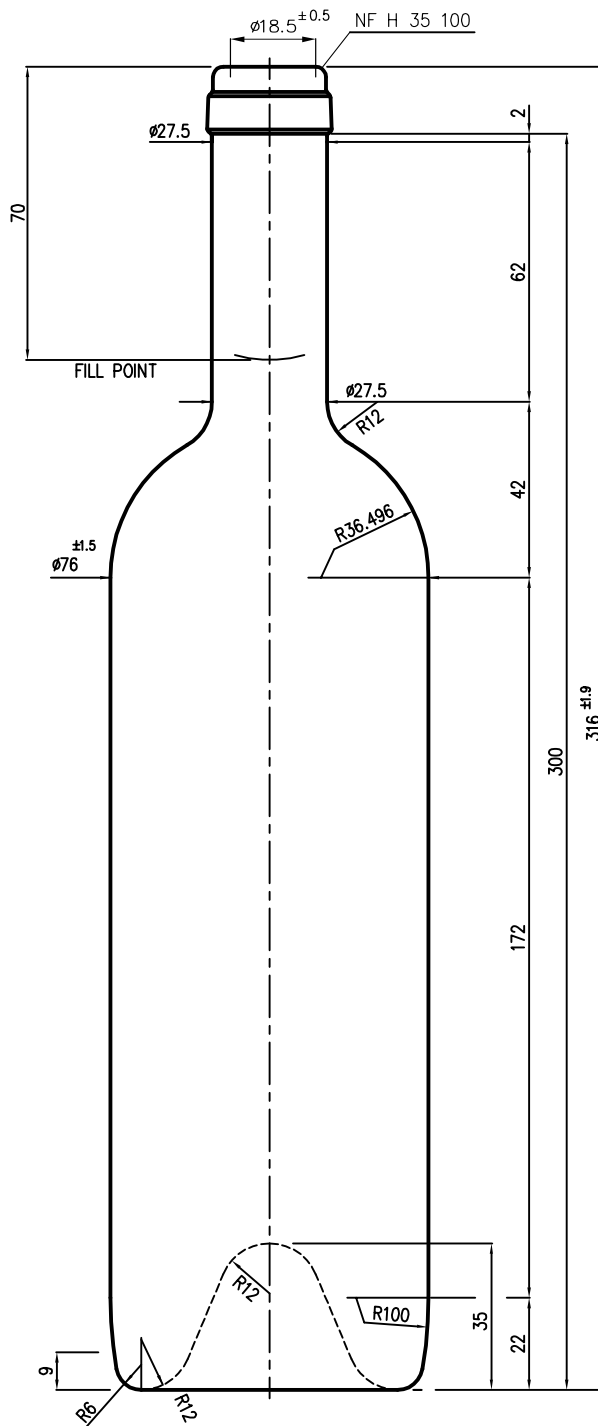

# BORDEAUX

Europe

KMC  
G L A S S

- ⌘ Bordeaux Europe
- ⌘ Weight - 585 g
- ⌘ Filling CAP - 750 ml
- ⌘ Color - Olive Green
- ⌘ Diameter - 76
- ⌘ Entrance bore diameter - 18.5

www.kmc.glass  
sales@kmc.glass